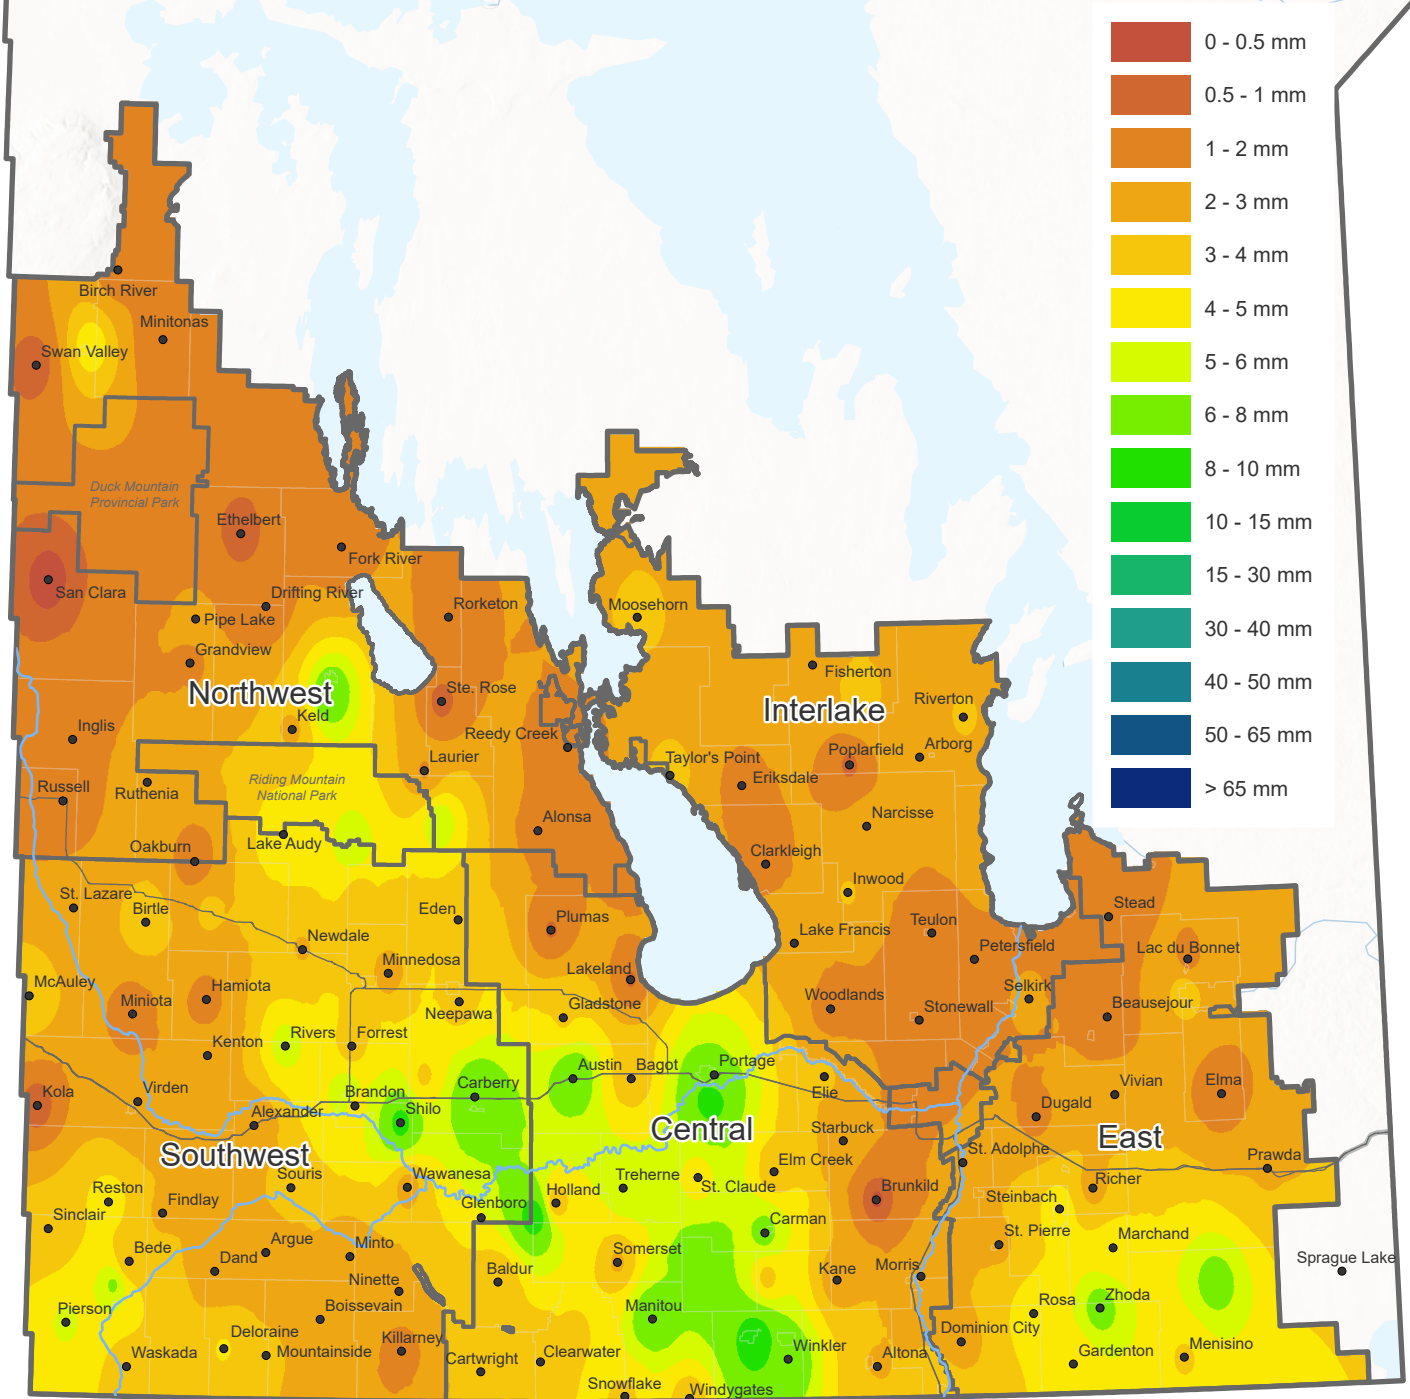

Seven-Day Accumulated Precipitation

December 16 - 22, 2024

Prepared by Manitoba Agriculture, Ag-Weather Program

Map provides a regional estimation based on weather observations from the Ag-Weather Program and Environment and Climate Change Canada weather stations and should be supplemented by site-specific considerations. Local conditions may vary.

The accuracy of this map may vary due to data availability and potential data errors.

For more information, contact your local Manitoba Agriculture office.