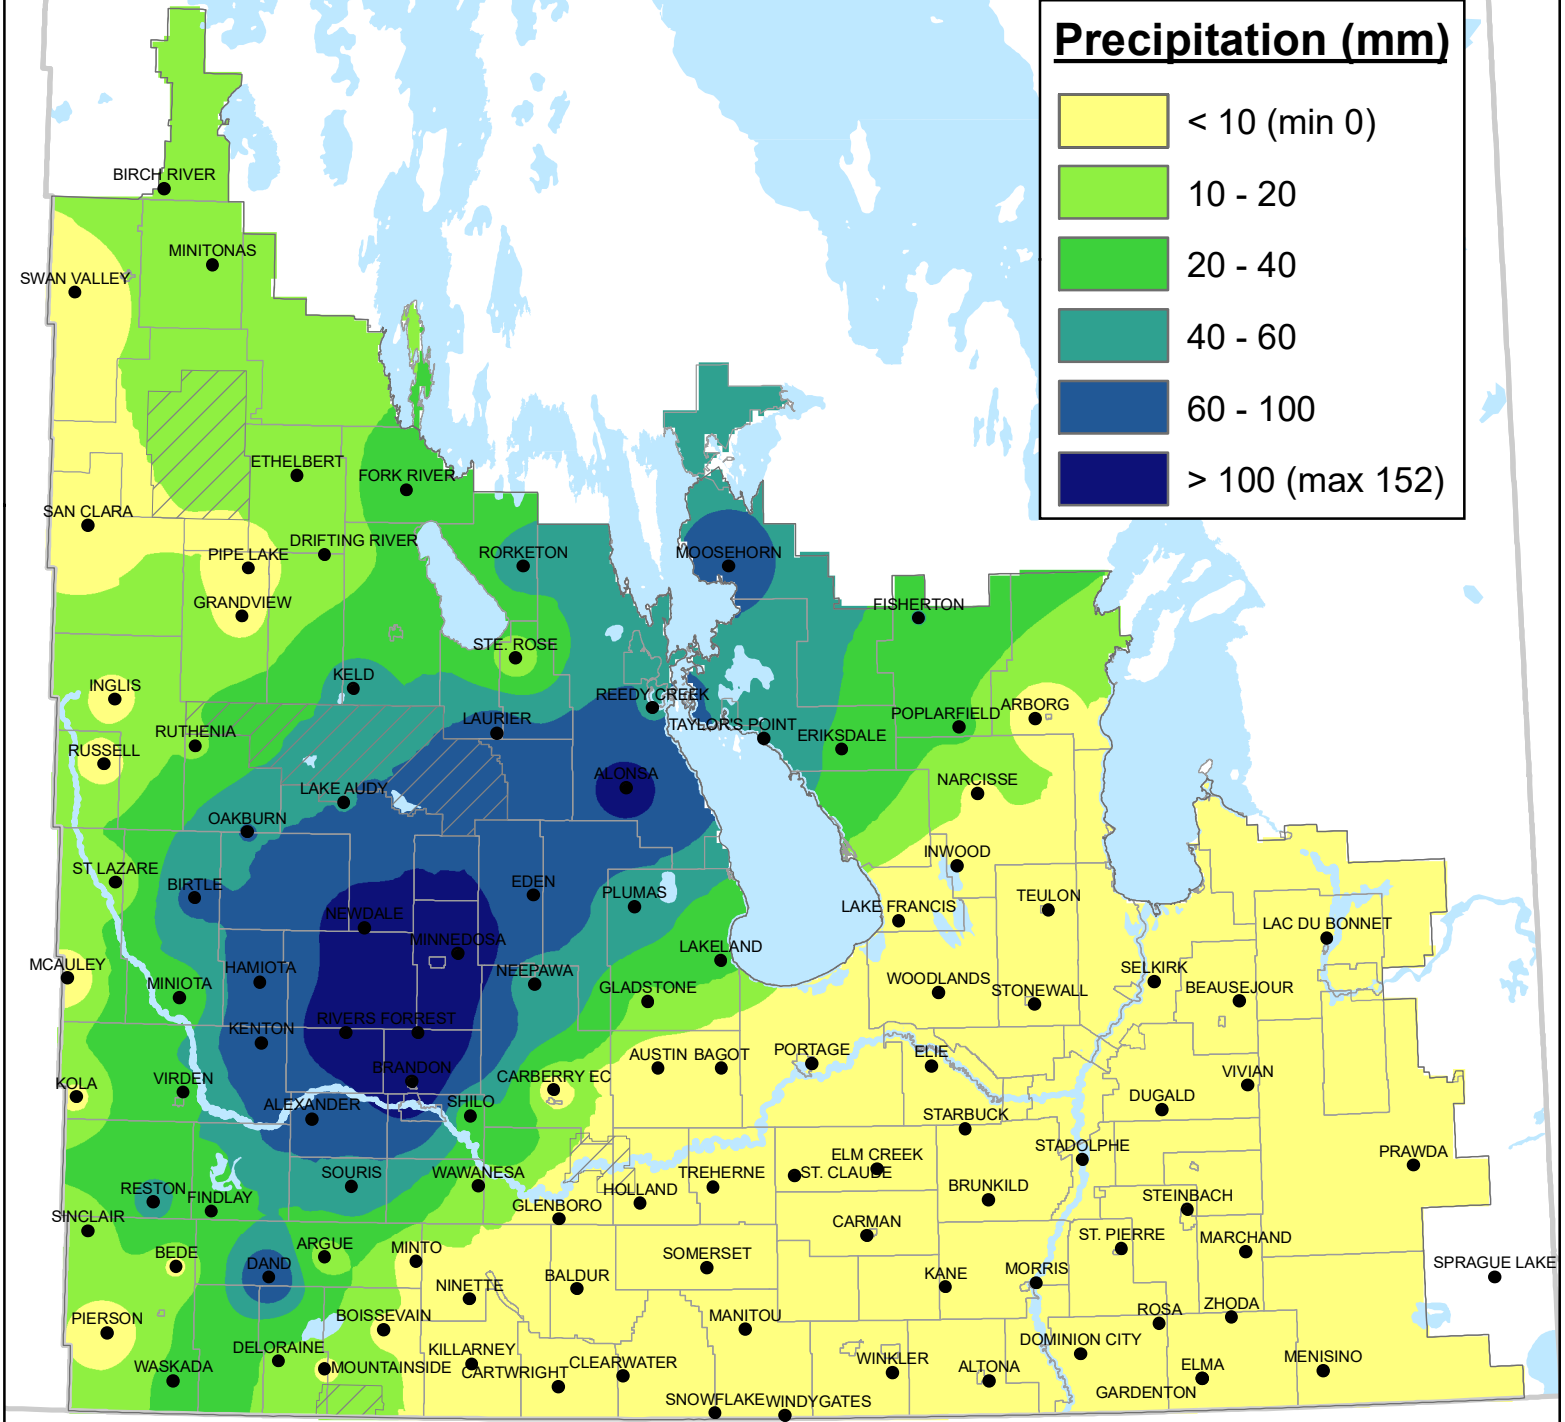

Total 18-hr Accumulated Precipitation

1 pm, June 28, 2020 - 6 am, June 29, 2020

Precipitation (mm)

Based on weather data recorded from MB Agriculture Weather Program and Environment Canada. Information on the map provides regional representation. Field-specific information may be different.